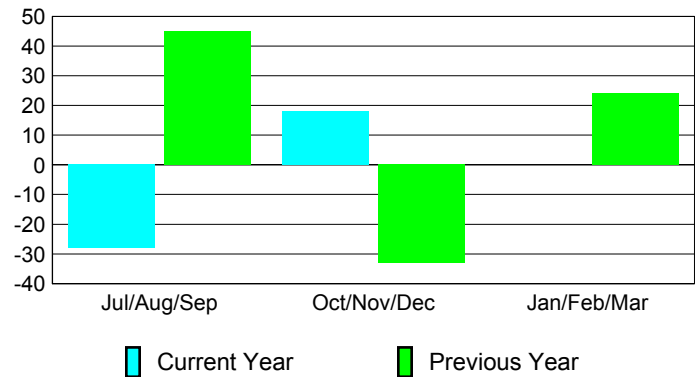

Gender Comparison 2012-2013

Jul/Aug/Sep

Oct/Nov/Dec

Jan/Feb/Mar

Male

Female