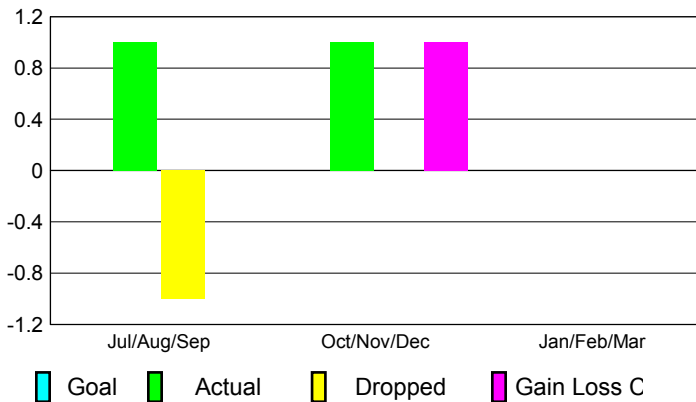

## CLUBS

Club Results  
2012-2013

Clubs  
2011-2012

Month	New Club Goal	Actual New Clubs	Actual Dropped Clubs	Gain/Loss of Clubs	Gain/Loss of Clubs
Jul/Aug/Sep	0	1	-1	0	0
Oct/Nov/Dec	0	1	0	1	-2
Jan/Feb/Mar	0				2
<b>Totals</b>	<b>0</b>	<b>2</b>	<b>-1</b>	<b>1</b>	<b>0</b>

### Club Results 2012-2013

Goal, New, Dropped, Gain/Loss

### Comparison of Club Gain/Loss

Current Year Compared to the Previous Year